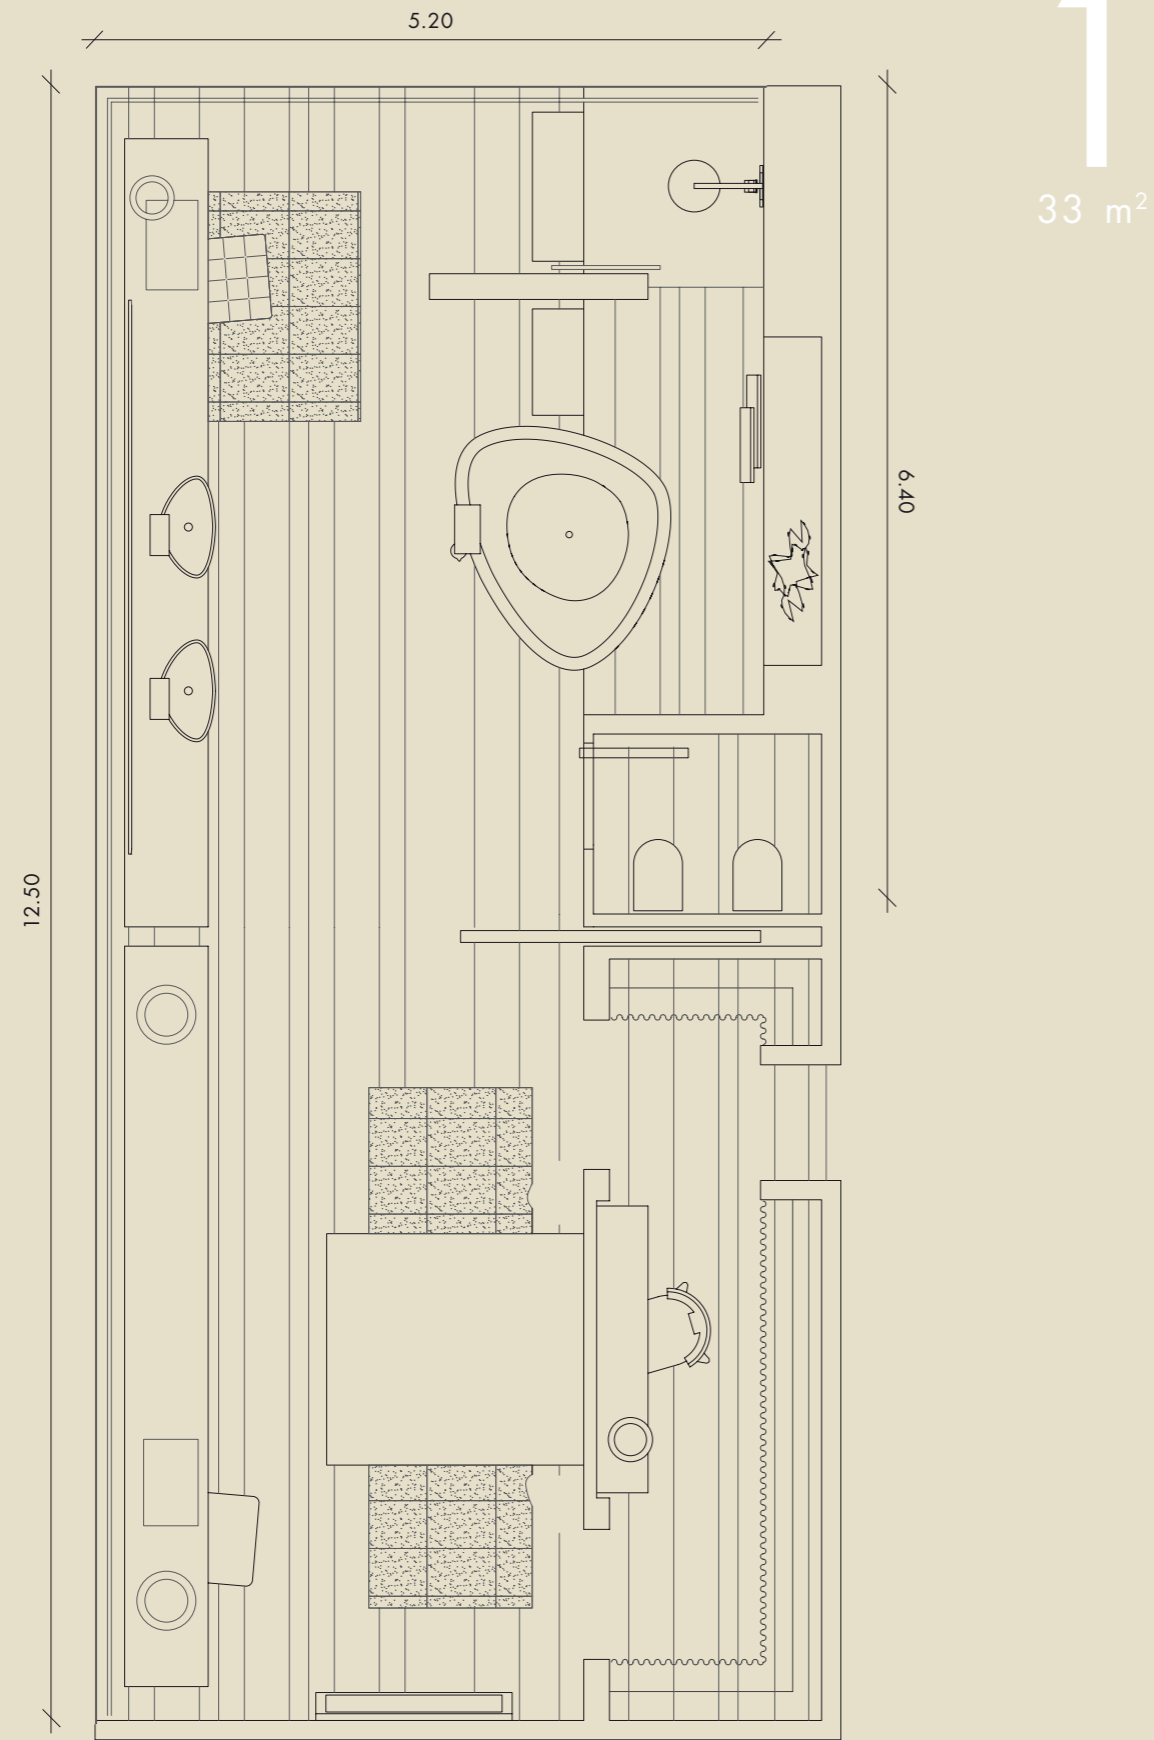

all measures in m

Daylight becomes a natural feature of the bathroom's design and ambiance, thanks to a glass wall with blinds. A resting area between the bathtub and the fireplace meets the need for relaxation.