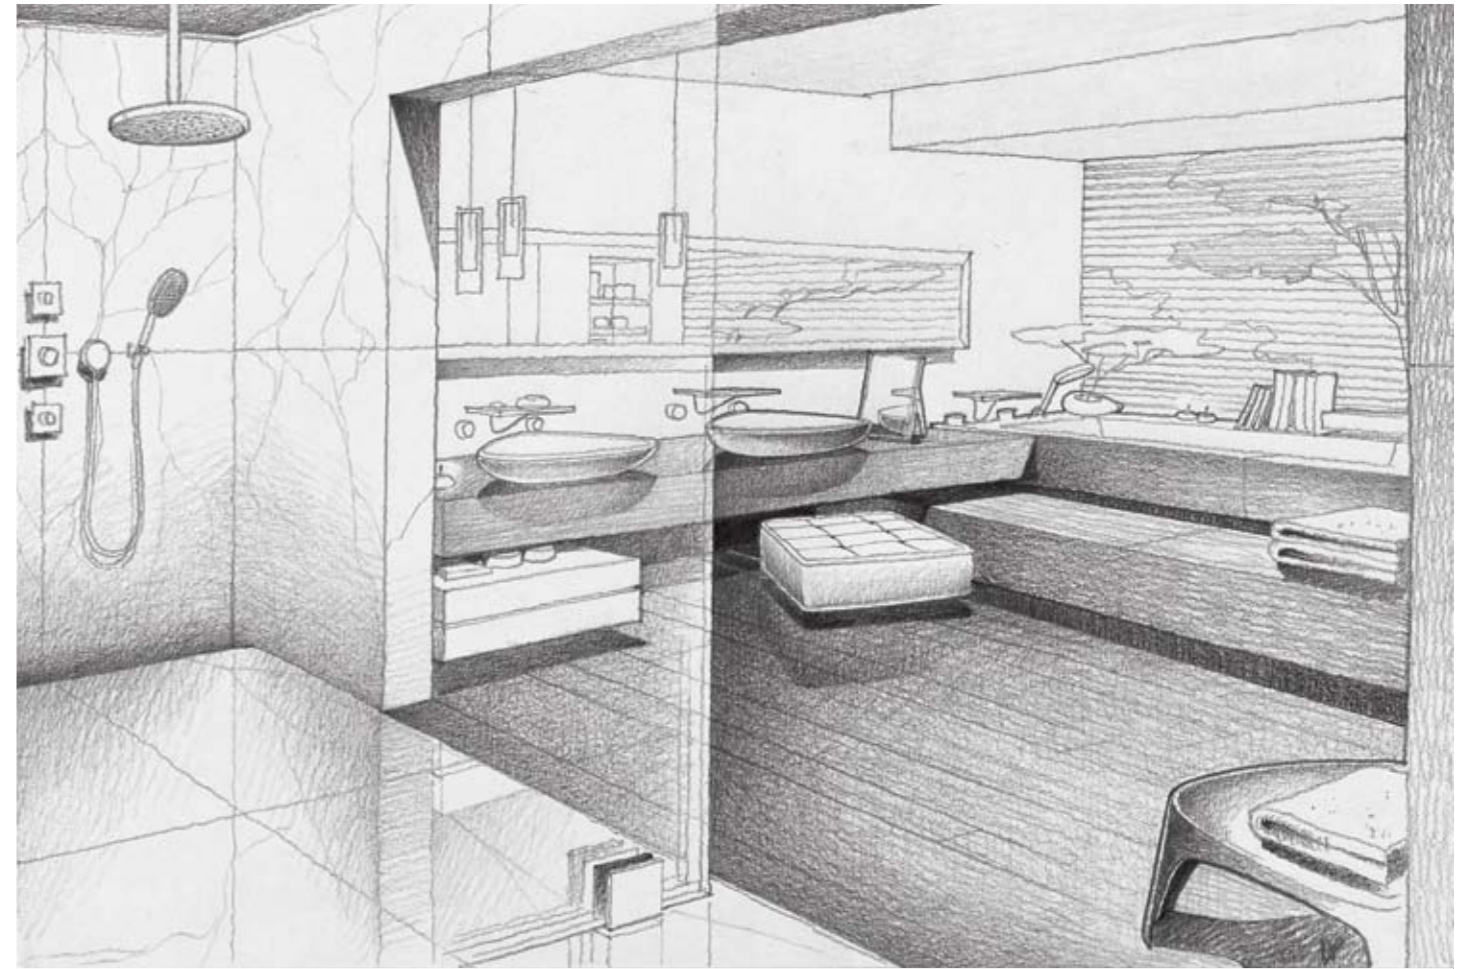

2
11 m²

all measures in m

Materials

Basin

Wash bowl on console made out of light grey transparent matt varnished wood (e.g. Ipè)

Floor

Dry area and steps: light grey transparent matt varnished wood floor board (e.g. Ipè) - The wood floor boards are put down in longitudinal direction with butt joints, parallel to the entrance of the bathroom - They run continuously from bedroom to bathroom, without skirting
Wet area: white Arabescato marble