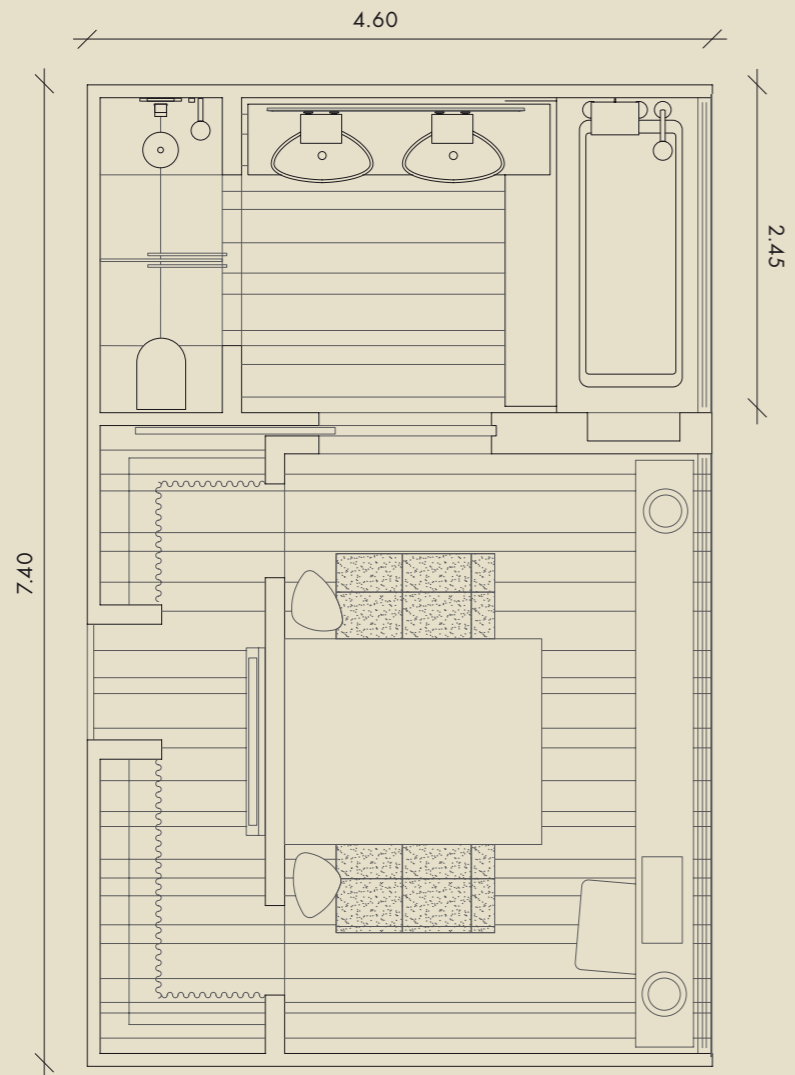

Materials

Basin

Wash bowl on console made out of light grey transparent matt varnished wood (e.g. Ipè)

Floor

Dry area, steps and pedestal: light grey transparent matte varnished wood floor board (e.g. Ipè) - The wood floor boards are put down in longitudinal direction with butt joints, parallel to the entrance - They run continuously from bedroom to bathroom, without skirting.
Wet area: Piombo sandstone (www.salvatori.it)

2
11 m²

all measures in m

Materials

Basin

Wash bowl on console made out of light grey transparent matt varnished wood (e.g. Ipè)

Floor

Dry area and steps: light grey transparent matt varnished wood floor board (e.g. Ipè) - The wood floor boards are put down in longitudinal direction with butt joints, parallel to the entrance of the bathroom - They run continuously from bedroom to bathroom, without skirting
Wet area: white Arabescato marble